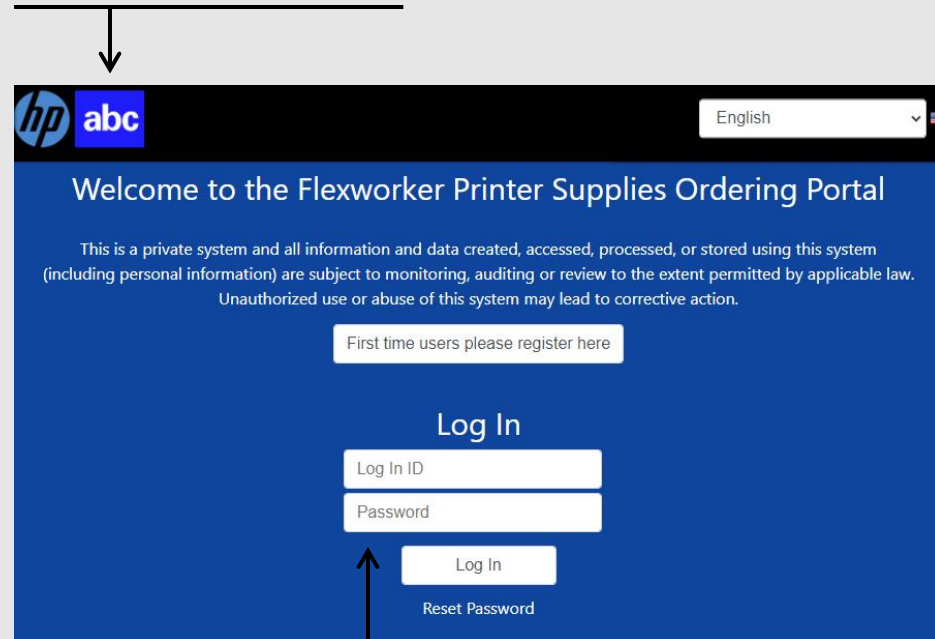

HP FLEXWORKER

Remote worker print devices are fully integrated into a campus-based MPS program for a flat monthly fee per device.

Features—at a glance

	HP FLEXWORKER LITE (PORTAL-BASED ORDERING)	HP FLEXWORKER (HOME AND OFFICE INTEGRATED FLEET MANAGEMENT)
DEVICE SCOPE	New and legacy printers (HP and non-HP)	Select OfficeJet and LaserJet Pro devices plus LaserJet Enterprise 400 devices for security/manageability
SUPPLIES	End-user ordered via the Flexworker Lite portal	Printers and supplies delivered to home office with automatic supplies replenishment
SUPPORT	End-user ordered HP Care Packs via the Flexworker Lite portal	Integrated support experience/ Next Business Day (NBD) Response or Exchange Priority phone service
SECURITY AND MANAGEABILITY	Device-based security Track and manage shipments and spend	Monitor and remediate key security settings Manage campus and remote devices via Device Control Center (DCC)

HP Flexworker

Lite

Include remote workers in your MPS contract with easy portal-based supplies ordering and greater visibility and control over supplies management.

BENEFITS

- Simplified experience—Provides mobile workers the ability to order the pre-approved or pre-qualified hardware, supplies, and Care Packs they need.
- Better control—Provides visibility into ongoing supplies purchases with MPS billing and consolidated reporting.
- Cost savings—Enables purchases of OEM supplies at MPS contracted rates.

Learn more about [Flexworker Lite](#).

Customized supplies portal

HP Flexworker Lite

Customize the portal to your specifications—including your corporate logo

Provide users with a unique login showing only their printers

Show specific supplies and correct model numbers—so users won't need to search through hundreds of supplies or remember SKUs

Make it quick and easy for them to order exactly what they need

HP Flexworker