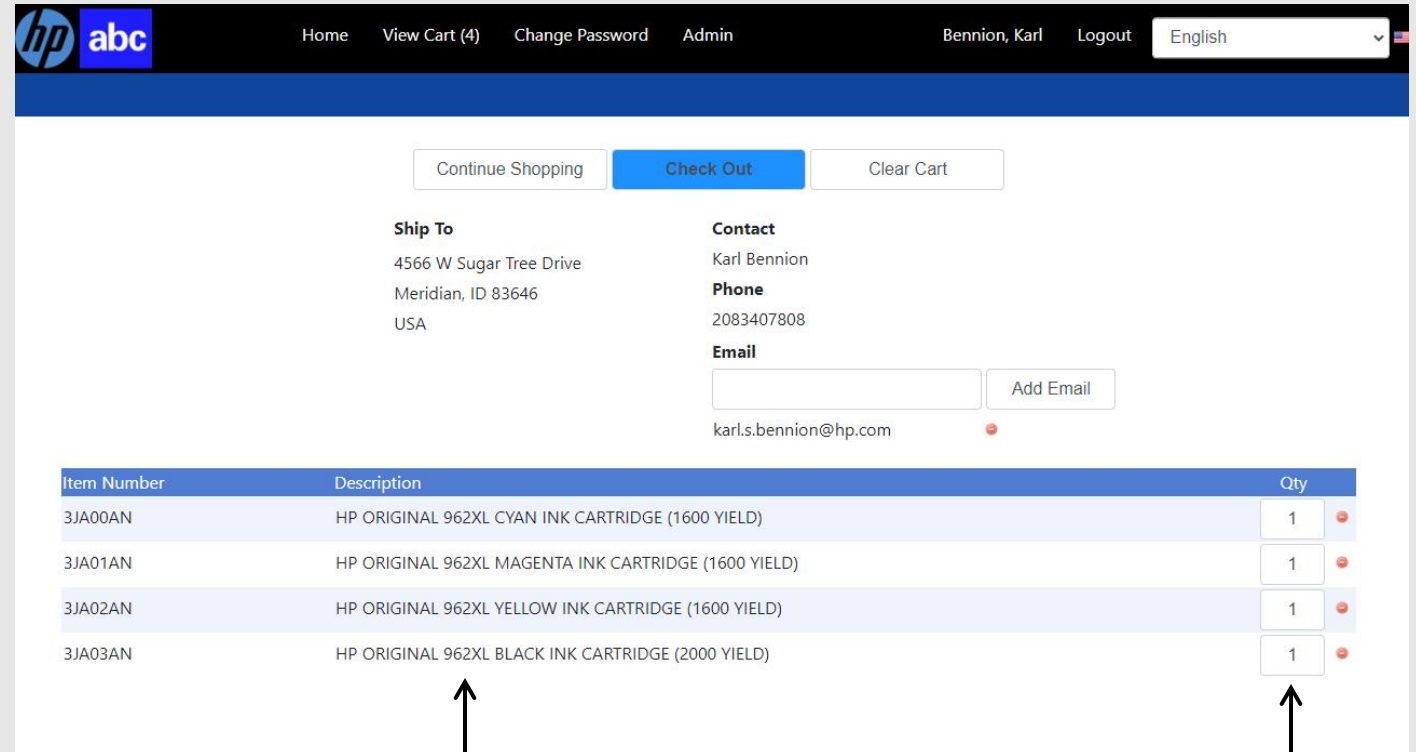

Learn more about [Flexworker Lite](#).

Customized supplies portal

HP Flexworker Lite

Customize the portal to your specifications—including your corporate logo

Provide users with a unique login showing only their printers